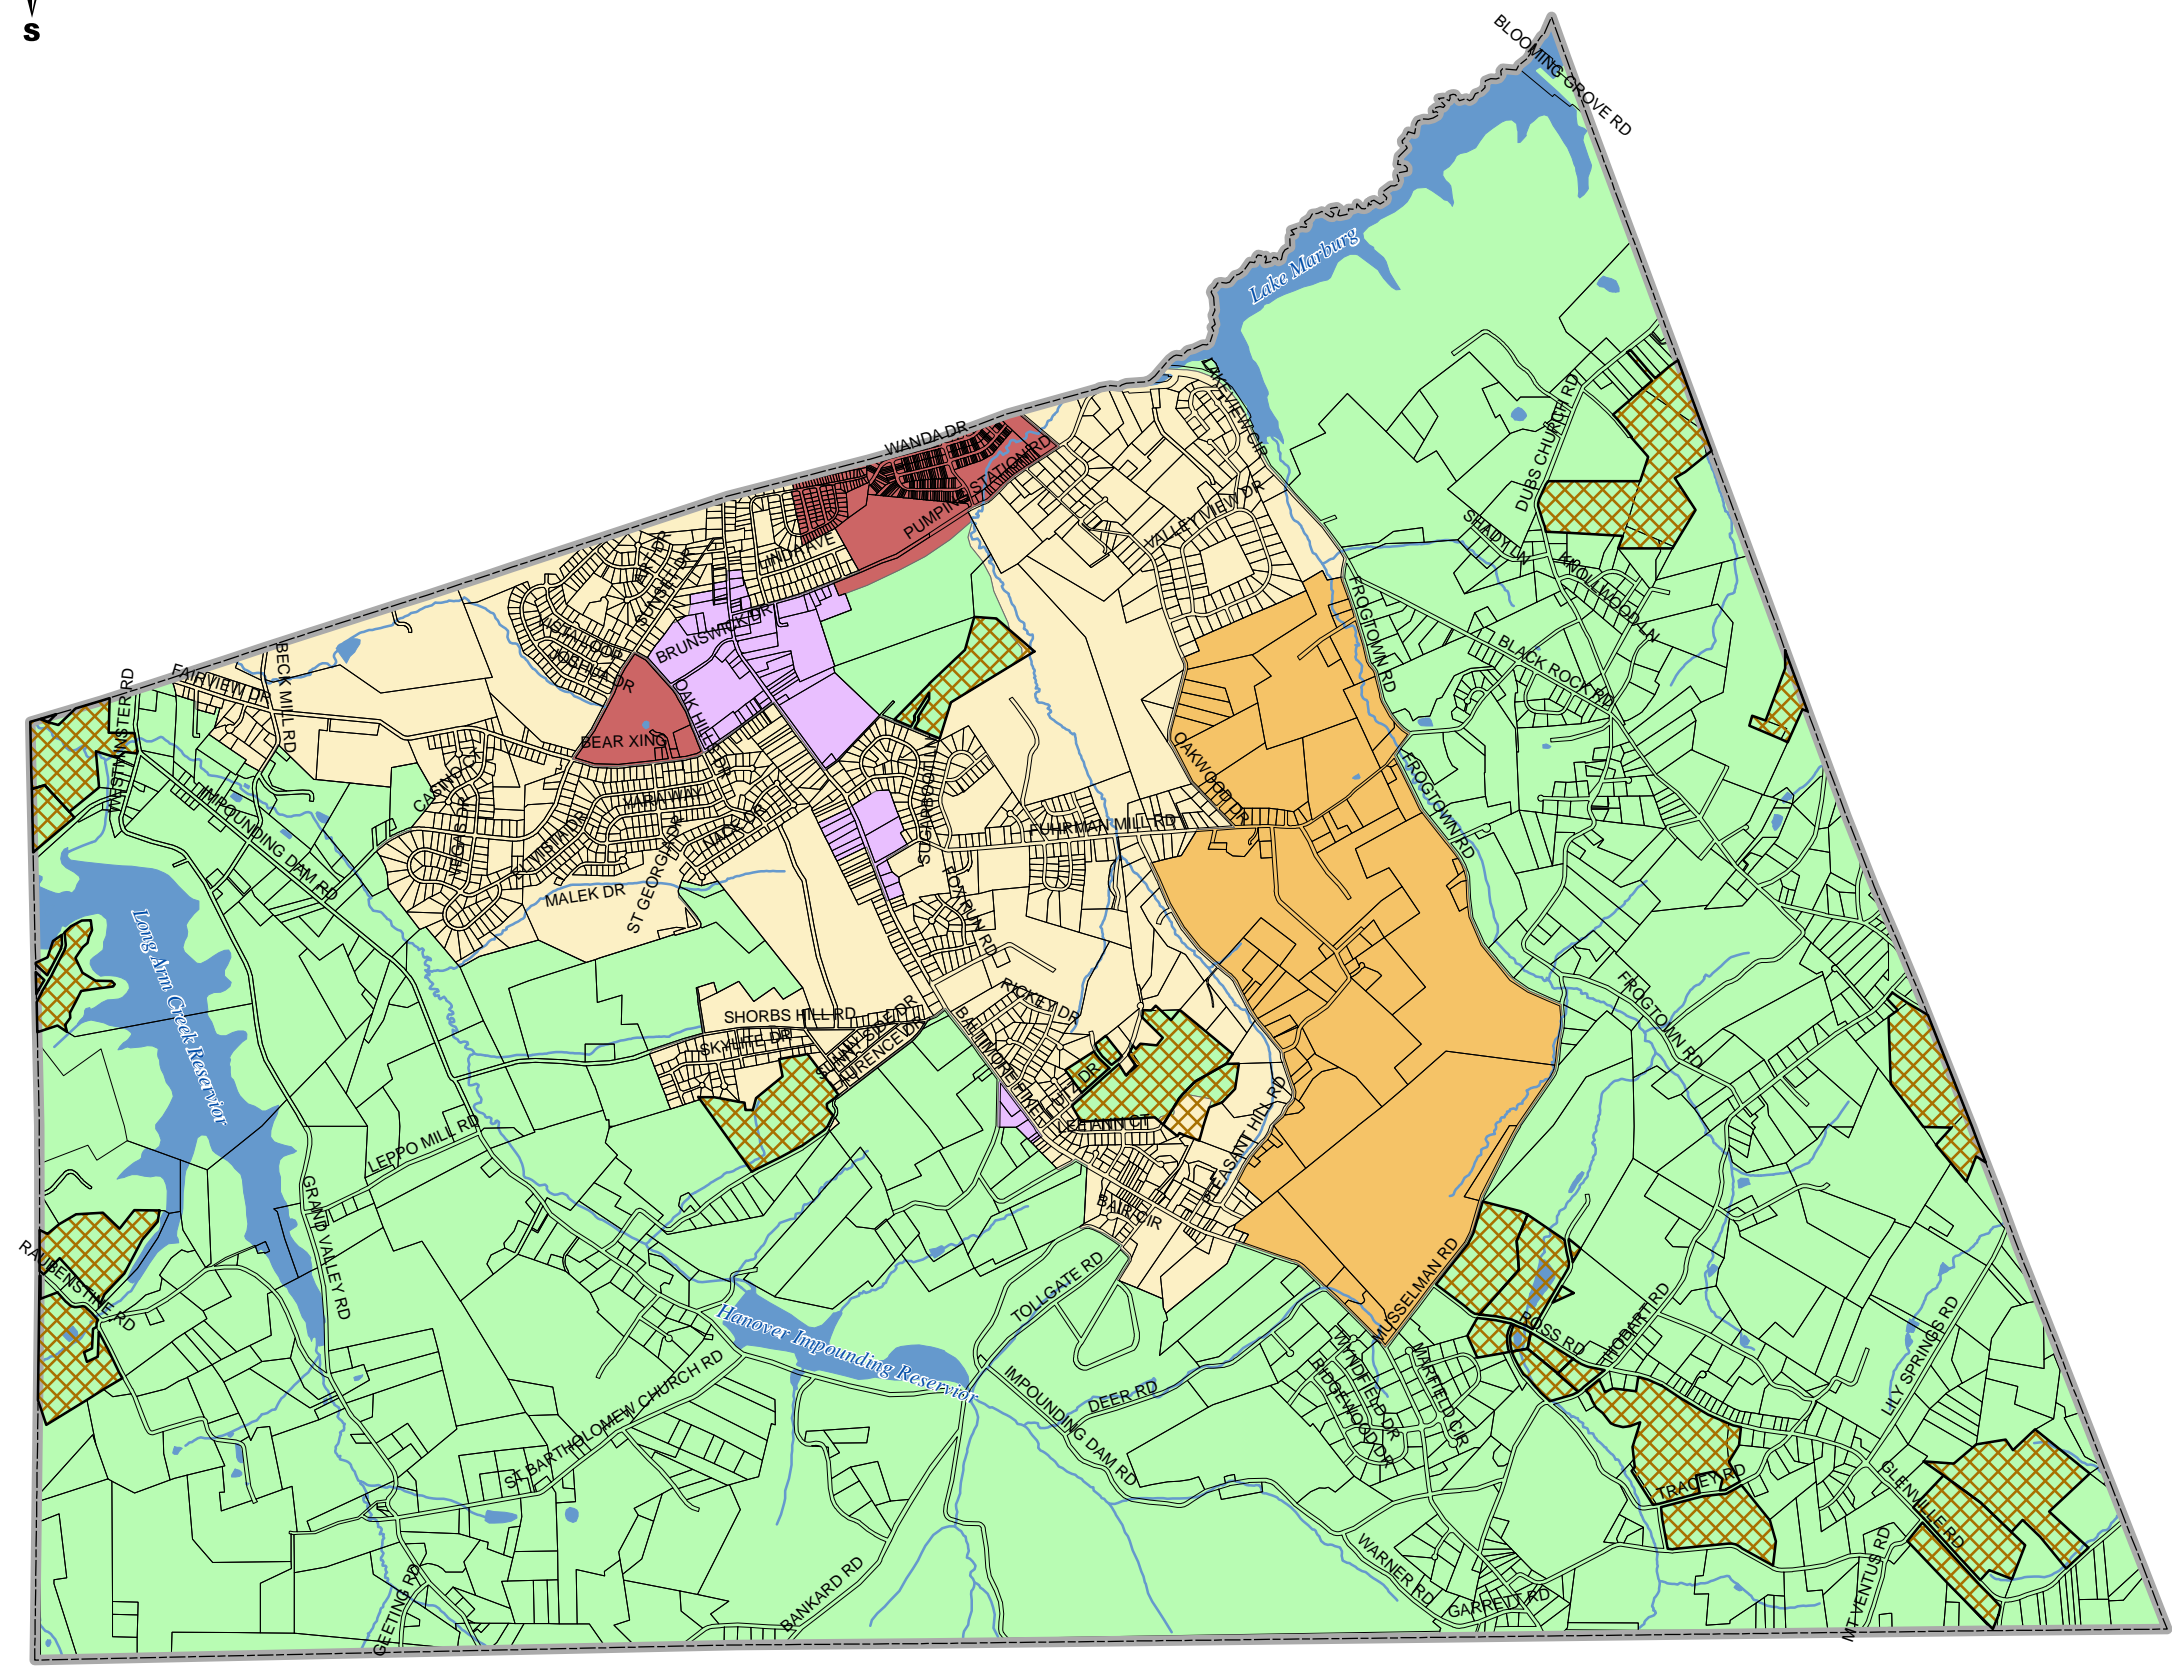

Location Map

West Manheim Township York County, Pennsylvania

Map 2 Existing Zoning / Agricultural Security Areas

Legend

- Township Boundary
- Parcels
- Hydrology
- Agricultural Security Areas
- Zoning**
- Residential (R)
- Farming (F)
- Commercial/ Industrial (C-I)
- Business Center (BC)
- Rural Resource (RR)
- Suburban Residential (SR)

Excellence in Civil Engineering
Base Mapping & Data: York County Planning Commission